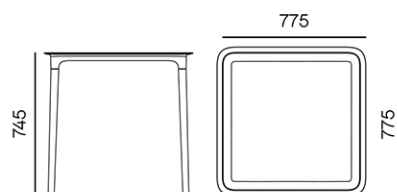

FERNE

have a seat.

Rimo

Dining table

FRIS887

The square tables by RIMO are perfect for homes and gardens. They are robust, elegant, and made with care. A table like this is not only a practical piece of furniture but also an eye-pleasing touch to any kind of space. Thanks to their universal design and weather resistance, the tables will find their place on a terrace or in a garden. They bring functional elegance to every spot.

The legs for the dining table and the coffee table are packed separately and they are very easy to assemble. Transporting furniture in parts is a great way to reduce carbon foot print and improve the overall logistics.