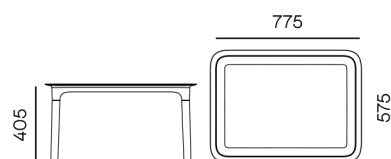

FERNE

have a seat.

Rimo

Coffee table

FRIS864

The rectangular tables by RIMO are perfect for homes and gardens. They are robust, elegant, and made with care. A table like this is not only a practical piece of furniture but also an eye-pleasing touch to any kind of space. Thanks to their universal design and weather resistance, the tables will find their place on a terrace or in a garden. They bring functional elegance to every spot.

The legs for the dining table and the coffee table are packed separately and they are very easy to assemble. Transporting furniture in parts is a great way to reduce carbon foot print and improve the overall logistics.