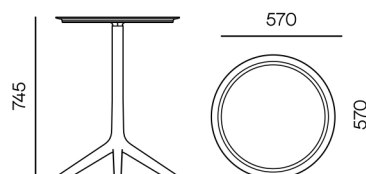

FERNE
have a seat.

Rimo

High side table

FRIS67

The round tables by RIMO are a perfect match for gardens and home interiors, cafes, and leisure spaces. With their elegant design, solid construction, and universal nature, the tables are a great addition to any arrangement.

The legs are packed separately and they are very easy to assemble. Transporting furniture in parts is a great way to reduce carbon foot print and improve the overall logistics.