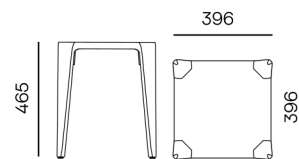

FERNE

have a seat.

Lottie

Side table & Stool

FLOS445

The tables are very easy to clean, use, and store. The collection comprises a high table, a coffee table, and a side table, which can be used as a stool.

Lottie

FLOS445

symbol:

dimensions (mm): length /width /height

396 x 396 x 465

maximum weight:

50

packaging (pcs):

90

pallet height:

~ 1900

stackable:

✓